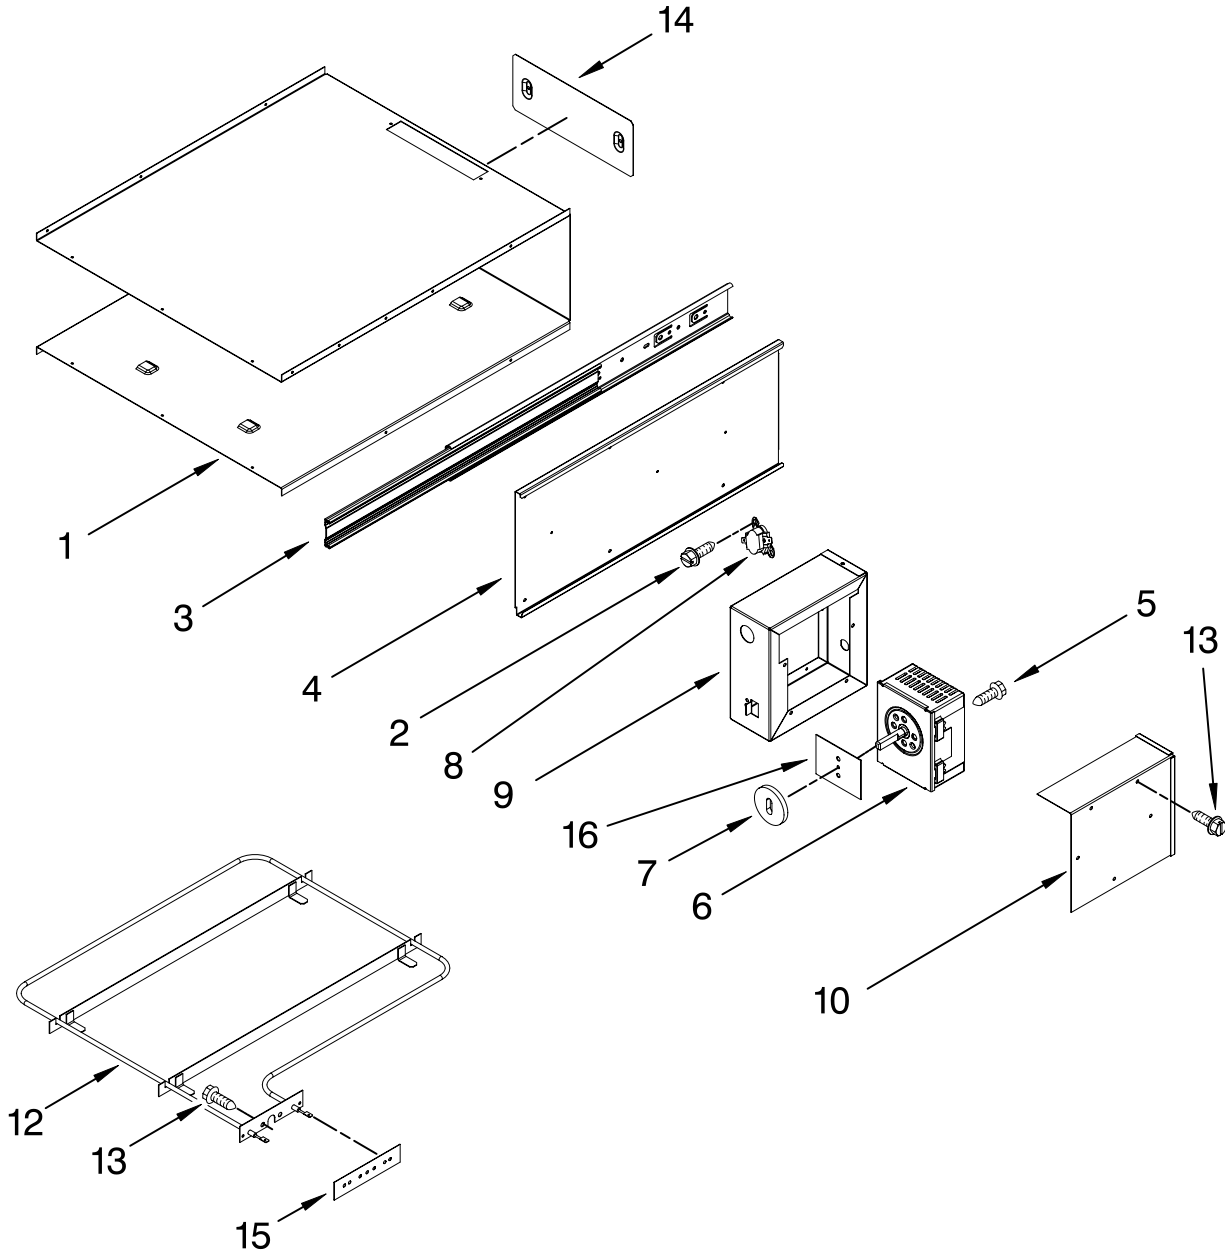

INTERNAL WARMING DRAWER PARTS

For Models: KEWS145SS01, KEWS145SPA01
(Stainless) (Panel Ready)

FOR ORDERING INFORMATION REFER TO PARTS PRICE LIST

INTERNAL WARMING DRAWER PARTS

For Models: KEWS145SS01, KEWS145SPA01
(Stainless) (Panel Ready)

Illus. No.	Part No.	DESCRIPTION
1	9762303	Wrapper
2	313806	Screw
3	9762346	Slide Assembly
4		Wall
	9762307	Right
	9762308	Left
5	311865	Screw
6	W10121337	Control
7	W10117362	Gasket, Control
8	9763126	Thermal Fuse
9	9763122	Enclosure, Electric
10	9763121	Cover, Enclosure
12	9762343	Element, Heating
13	3196537	Screw
14	W10118073	Heat Shield
15	W10118049	Seal, Element Heating
16	W10118113	Seal, Switch

FOLLOWING PARTS NOT ILLUSTRATED

WIRING HARNESS PARTS

W10129043	Harness, Main
W10129023	Power Cord
W10131847	Sensor, Sealed
4452601	Strain Relief